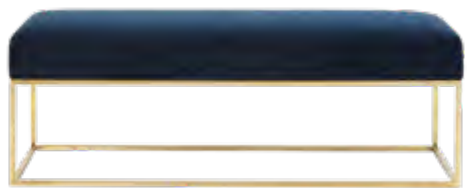

Riley Bench –Navy Blue Velvet
Matching loveseat and chair
48.5”W x 16.75”D x 17”H