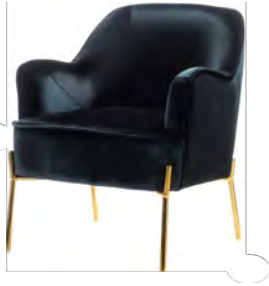

NEW VELVET COLLECTION

George Black Velvet Chair
26" W x 30" D x 32" H