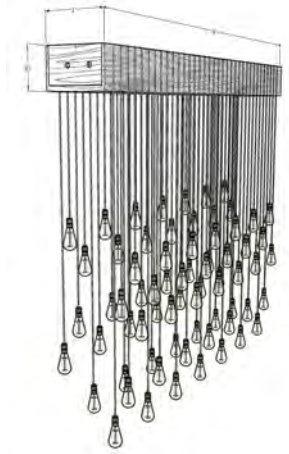

SOUTHWEST COLLECTION

Log Edison Chandelier
66.5" H x 46.5" H